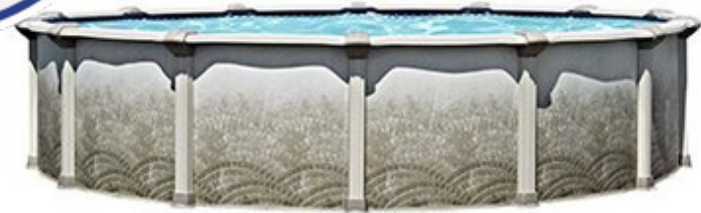

Mission

2025

	POOL ONLY	BRONZE PACKAGE	SILVER PACKAGE	GOLD PACKAGE	INSULATION PACKAGE	WINTER PACKAGE	INSTALL ESTIMATE
ROUND							
15' x 52"	\$2,800.00	\$3,725.00	\$4,995.00	\$5,885.00	\$240.00	\$135.00	\$1,875.00
18' x 52"	\$3,165.00	\$4,090.00	\$5,360.00	\$6,250.00	\$300.00	\$155.00	\$1,975.00
21' x 52"	\$3,580.00	\$4,505.00	\$5,775.00	\$6,705.00	\$360.00	\$175.00	\$2,075.00
24' x 52"	\$4,035.00	\$4,970.00	\$4,035.00	\$7,160.00	\$435.00	\$205.00	\$2,500.00
27' x 52"	\$4,720.00	\$5,655.00	\$6,915.00	\$7,890.00	\$525.00	\$250.00	\$2,600.00
30' x 52"	\$5,550.00	\$6,495.00	\$7,745.00	\$8,760.00	\$590.00	\$270.00	\$2,950.00
OVAL							
15 X 24 x 52"	\$5,745.00	\$6,680.00	\$7,940.00	\$8,870.00	\$350.00	\$205.00	\$3,825.00
15 X 30 x 52"	\$6,710.00	\$7,655.00	\$8,905.00	\$9,835.00	\$395.00	\$210.00	\$3,875.00
18 X 33 x 52"	\$7,320.00	\$8,275.00	\$9,515.00	\$10,490.00	\$465.00	\$230.00	\$3,975.00
Pool Only Includes: Pool, Liner, Floor Pad, Skimmer, Return, Bead Reciever							
ALL Level Packages Include:							
Pool, Liner, Floor Pad, Skimmer, Return, Bead Reciver							
Pump, Filter, Entry System, Pool Chemicals, Vacuum System, Ladder Mat							
Maintenance Kit, Accessory Pole, and 2 Shut off Valves							