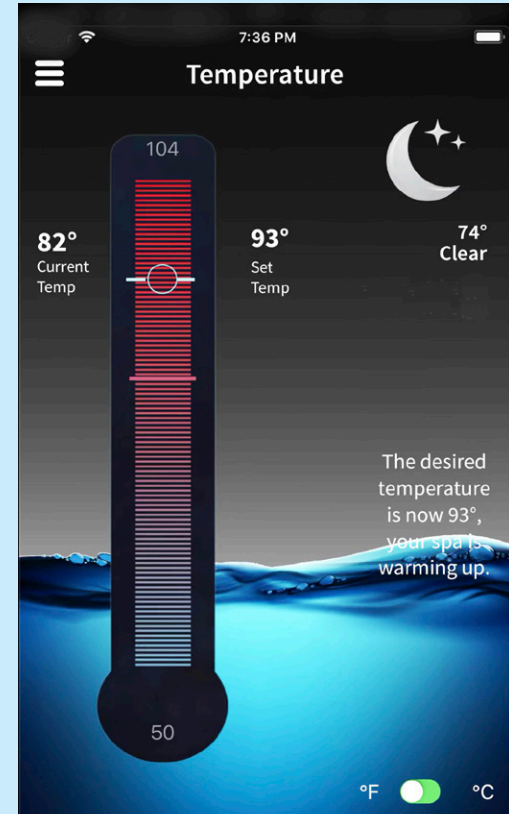

StrongTouch Touch Screen
Simple and fun to use! Precise, intelligent control of your spa is at your fingertips.

Triple-Bond Acrylic Shell Colors

Also available in Fully-Automated DURA-SHIELD HardCover!

Take the durability and strength of our hardcover and make the ease of use even simpler with Strong Spas' Fully-Automated DURA-SHIELD HardCover. A spa-industry first, this OEM fully-automated, UL-Approved hardcover features effortless open/close operation with a simple turn of a key!

NEW! Control your spa from anywhere through the **optional WiFi App**. Modify and monitor temperature, filtration, jets, lighting, usage, service and more!

SoftTouch LED Insignia Headrests
Strong Spas' insignia, set aglow with LED lights, graces the comfortable SoftTouch headrests.