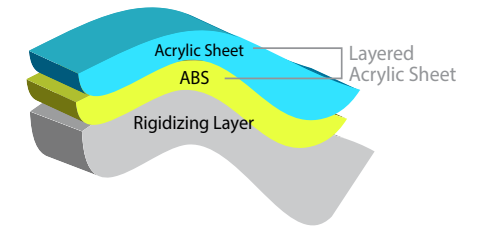

ACRYLIC SPA FEATURES

1. **Triple-Bond™ Shell**
2. Strength and Longevity. With our 3-Layer shell design, peeling, cracks, and delamination are a thing of the past.
   - Environmentally-friendly process. No fiberglass means no dangerous VOCs. Strong's shell reinforcement contains no neuro-toxins or VOCs, and is both environmentally friendly and safe to use.
   - Industry-leading warranty! We stand behind our product and our process!