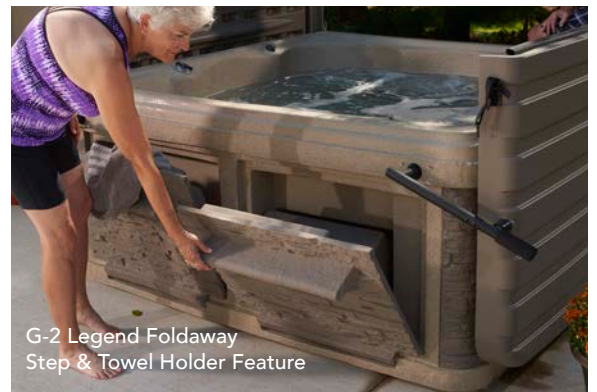

G-2 LEGEND SERIES

Shown: G-2 Legend

G-2 LEGEND SERIES

G-2 Legend Foldaway Step & Towel Holder Feature

Model / Jets	G-2 Legend Luxury 36-Jet <i>Step/Towel</i>	G-2 Legend 28-Jet <i>Step/Towel</i>
Seating	Lounger / up to 6	Lounger / up to 6
Spa Dim. in/cm.	74.5x74.5x32 / 189x189x81.2	74.5x74.5x32 / 189x189x81.2
Volume	300 USG / 1135 L	300 USG / 1135 L
Ozonator	Included	Included
Lighting	2 LED Water Columns + 8 LED Points + Underwater LED	2 LED Water Columns + 8 LED Points + Underwater LED
Pump / Electrical	5BHP / 240V	2BHP / 120/240V PLUG & PLAY
Heater	4kw SS All-Weather	1kw/4kw SS All-Weather
Unique Feature	Foldout Step/Towel Holder	Foldout Step/Towel Holder
Cover	Vinyl Soft Cover included	Vinyl Soft Cover included
Option:	• DURA-SHIELD® HardCover w/ ULTRASTRONG™ Assist	