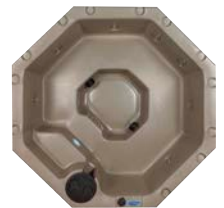

Classic and versatile softcover spas

Model / Jets	G-6 29-Jet	R-19 19-Jet	Antigua 20-Jet	Cyprus 14-Jet	Rio 11-Jet
Seating	Lounger / up to 5	Non-Lounger / up to 5	Non-Lounger / up to 6	Lounger / up to 4	Non-Lounger / up to 5
Spa Dim. in/cm.	84x84x34 / 213x213x86	75x32 / 190x81.2	80.5x34.5 / 204.5x88	71x61.5x29.5 / 180x156x75	70.25x29.5 / 181x75
Volume	310 USG	250 USG / 946 L	270 USG	216 USG	222 USG
Ozonator	Ready	Ready	Ready	Ready	Ready
Lighting	Underwater LED	Underwater LED	Underwater LED	Underwater LED	Underwater LED
Pump / Electrical	2BHP / 120/240V PLUG & PLAY	2BHP / 120/240V PLUG & PLAY	2BHP / 120/240V PLUG & PLAY	2BHP / 120/240V PLUG & PLAY	2BHP / 120/240V PLUG & PLAY
Heater	1kw/4kw SS All-Weather	1kw/4kw SS All-Weather	1kw/4kw SS All-Weather	1kw/4kw SS All-Weather	1kw/4kw SS All-Weather
Unique Feature	Cascade	Whirlpool Jet	Captain's Chair	Low-profile	Low-profile
Cover	Vinyl Soft Cover included	Vinyl Soft Cover included	Vinyl Soft Cover included	Vinyl Soft Cover included	Vinyl Soft Cover included
Option:	• Ozone • 11 LED Points of Light	• Ozone	• Ozone • Ice bucket/tray • Wood-look Wrap	• Ozone • Ice bucket/tray • Wood-look Wrap	• Ozone • Ice bucket/tray

Resin Colors

Not all models available in all colors.